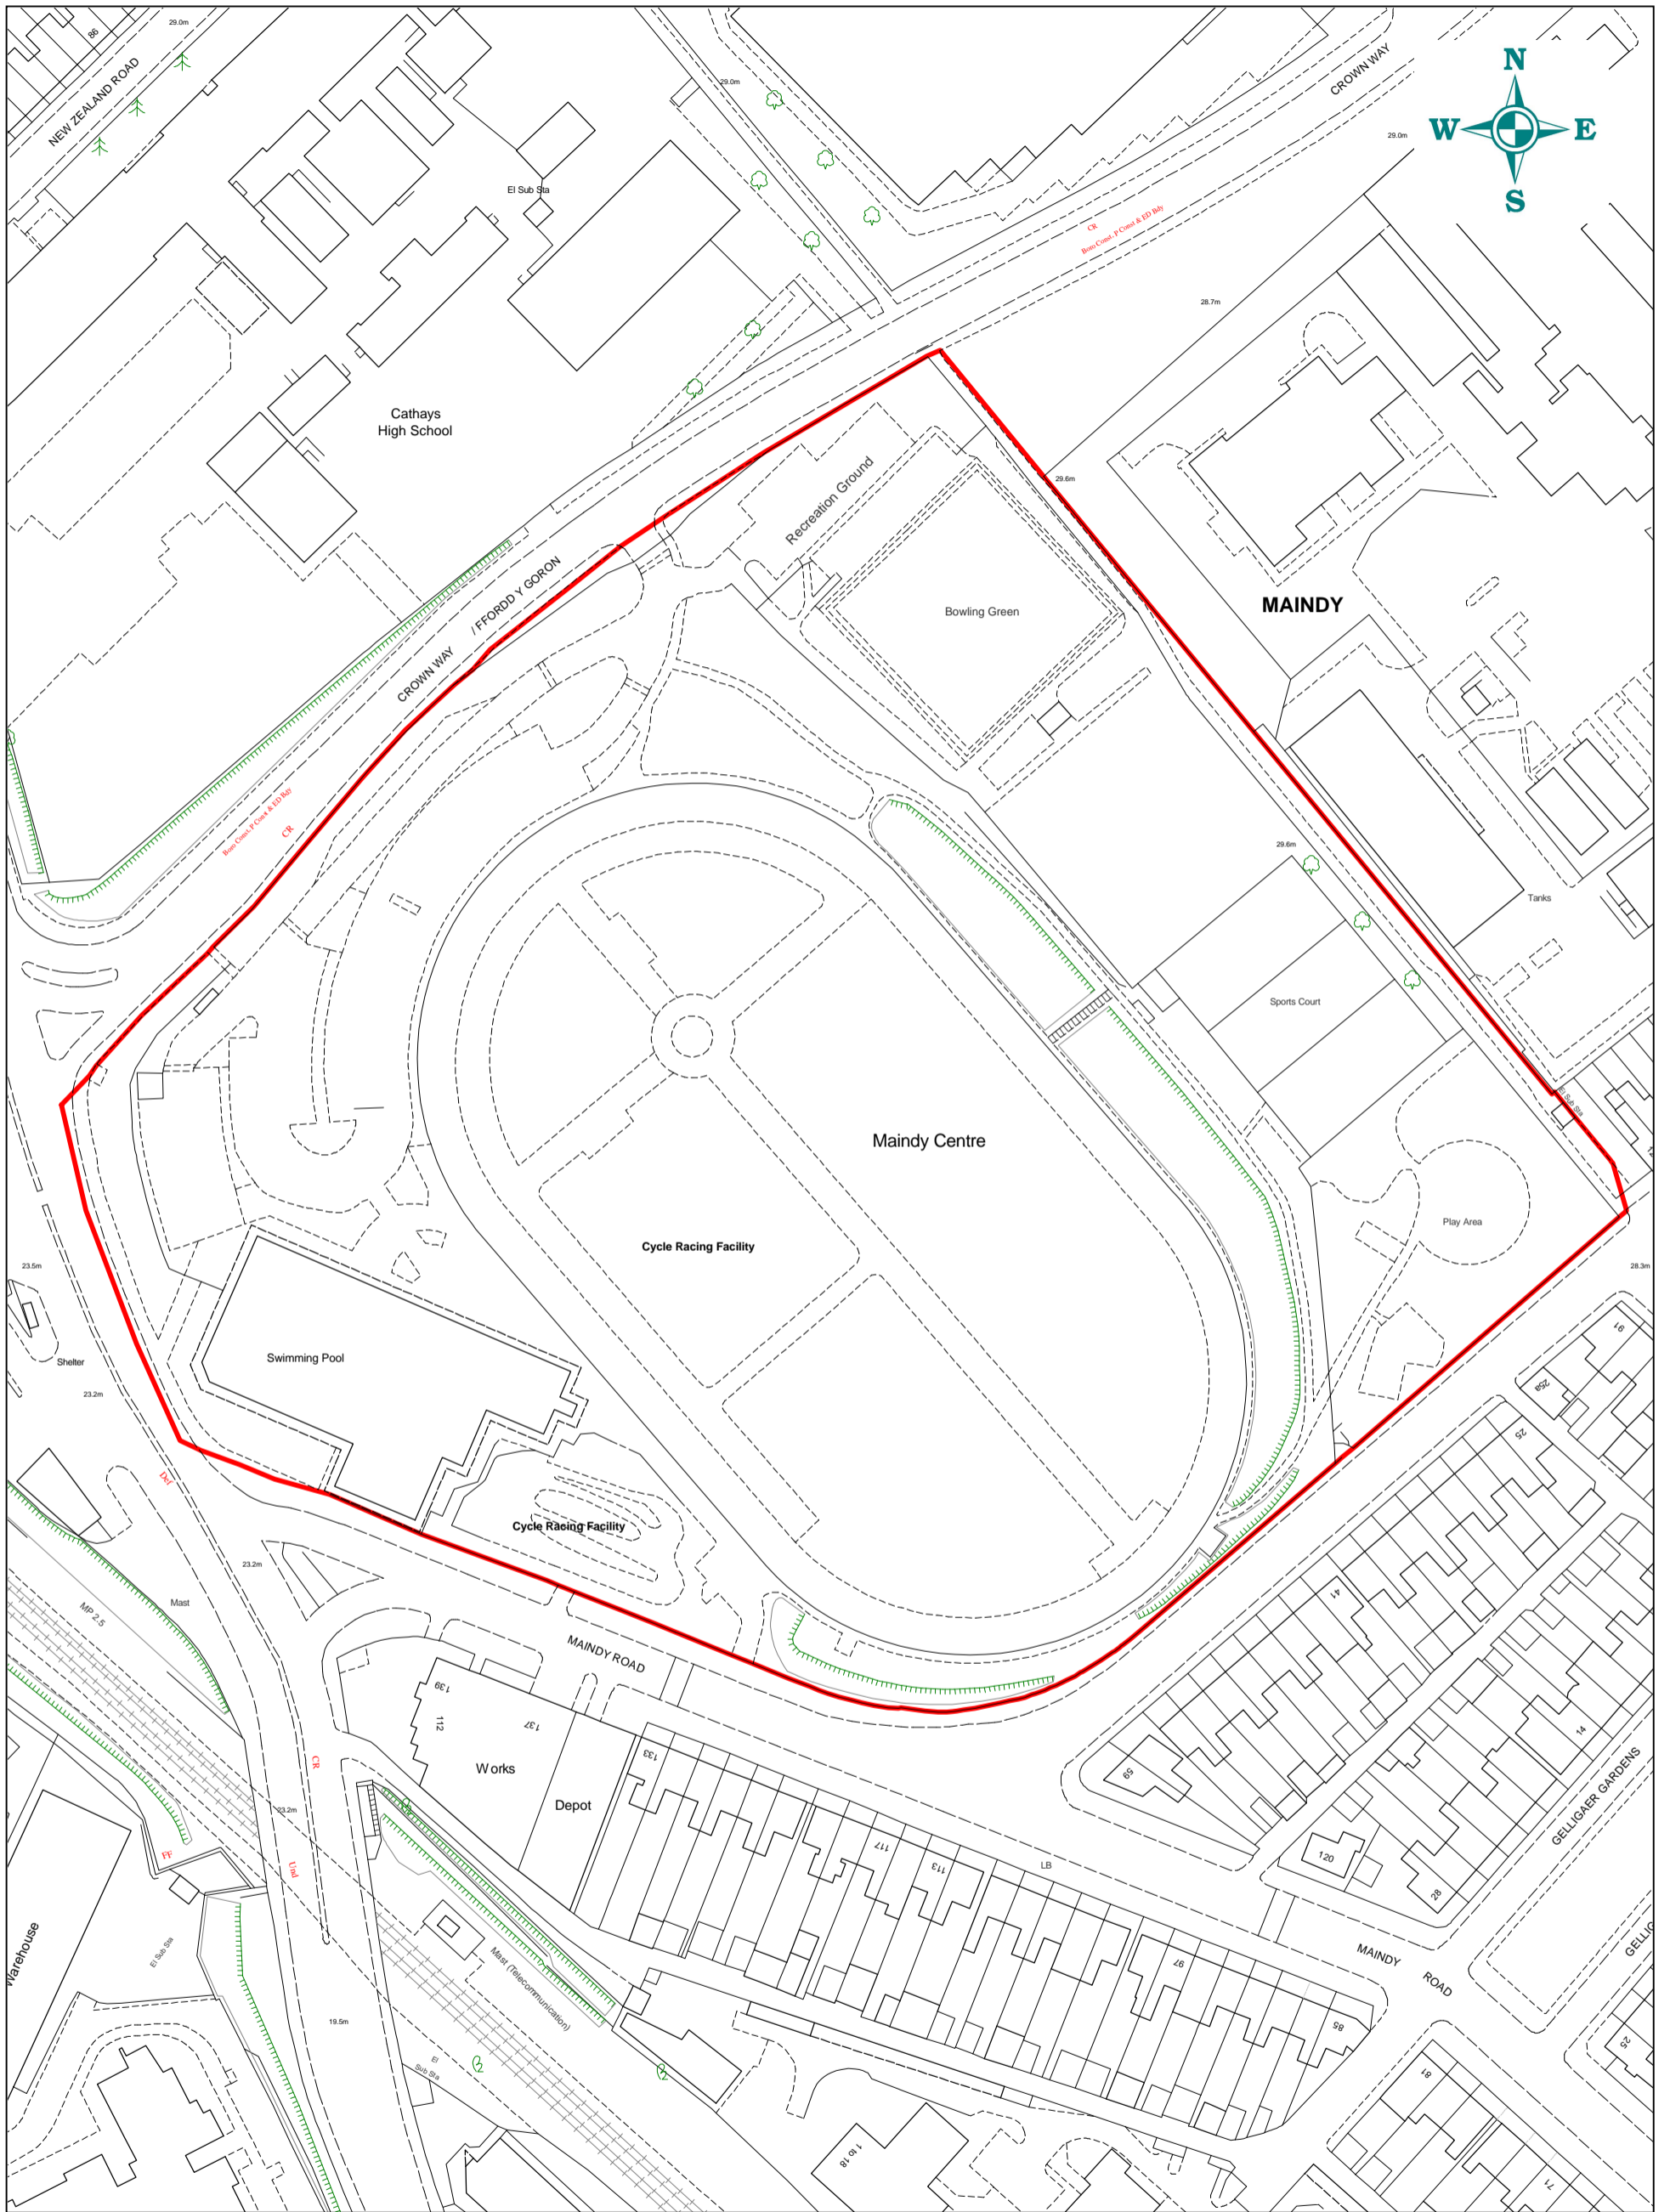

Trust Land

www.eiddocyngorcaerdydd.com

www.cardiffcouncilproperty.com

Ffeil / Enw llybr / Project / Dyluniad Rhif. / File / Pathname / Project / Drawing No.

R : \propinfo2 \cathayshigh \trustlandonly-ej_WOR

Luniwyd gan / Drawn By : LHC Dyddiad / Date : 15/6/2022

Graddfa / Scale : 1 : 1250 Cyf Adolygiad / Revision Ref. :